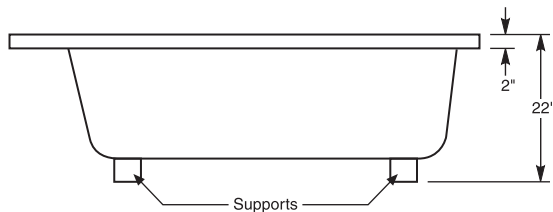

MODEL
014-2206 Drop In

GEL-COATED FIBERGLASS

- **LENGTH – 70-1/2"**
- **WIDTH – 47-3/4"**
- **HEIGHT – 22"**
- **APPROX. WEIGHT – 90 lbs.**

- **ONE PIECE CONSTRUCTION**
- **OVAL SHAPED BATHING AREA**
- **SELF LEVELING**