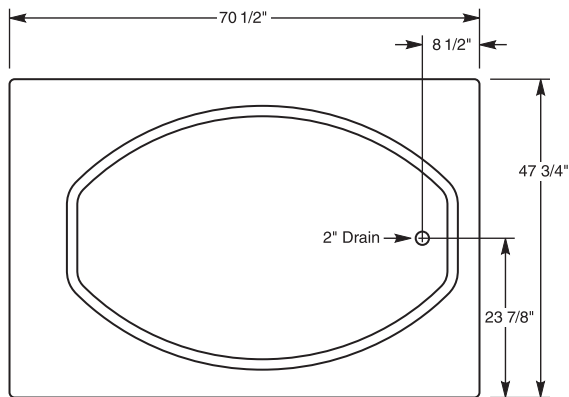

MODEL
014-2206 Drop In

GEL-COATED FIBERGLASS

- **LENGTH – 70-1/2"**
- **WIDTH – 47-3/4"**
- **HEIGHT – 22"**
- **APPROX. WEIGHT – 90 lbs.**

- **ONE PIECE CONSTRUCTION**
- **OVAL SHAPED BATHING AREA**
- **SELF LEVELING**

Faucets are not included. All fixture dimensions are nominal and may vary within the range of tolerances established by ANSI standards, Z124.2. All measurements shown are subject to change or cancellation.