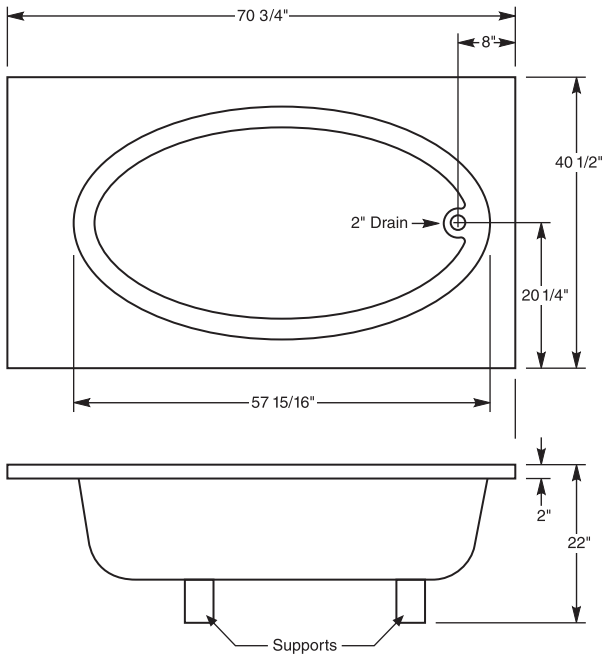

MODEL
014-2202 Drop In

GEL-COATED FIBERGLASS

- **LENGTH – 70-3/4"**
- **WIDTH – 40-1/2"**
- **HEIGHT – 22"**
- **APPROX. WEIGHT – 90 lbs.**

- **ONE PIECE CONSTRUCTION**
- **OVAL SHAPED BATHING AREA**
- **SELF LEVELING**

MATERIALS & CONSTRUCTION

CCM gelcoat fiberglass reinforced tub/shower has an elegant, lustrous appearance. Durable gelcoat finish provides a scratch and mar resistant surface. Problems of mold, mildew, leaks and caulking replacement are completely eliminated. One piece construction offers greater rigidity for ease in handling during installation.

Faucets are not included. All fixture dimensions are nominal and may vary within the range of tolerances established by ANSI standards, Z124.2. All measurements shown are subject to change or cancellation.