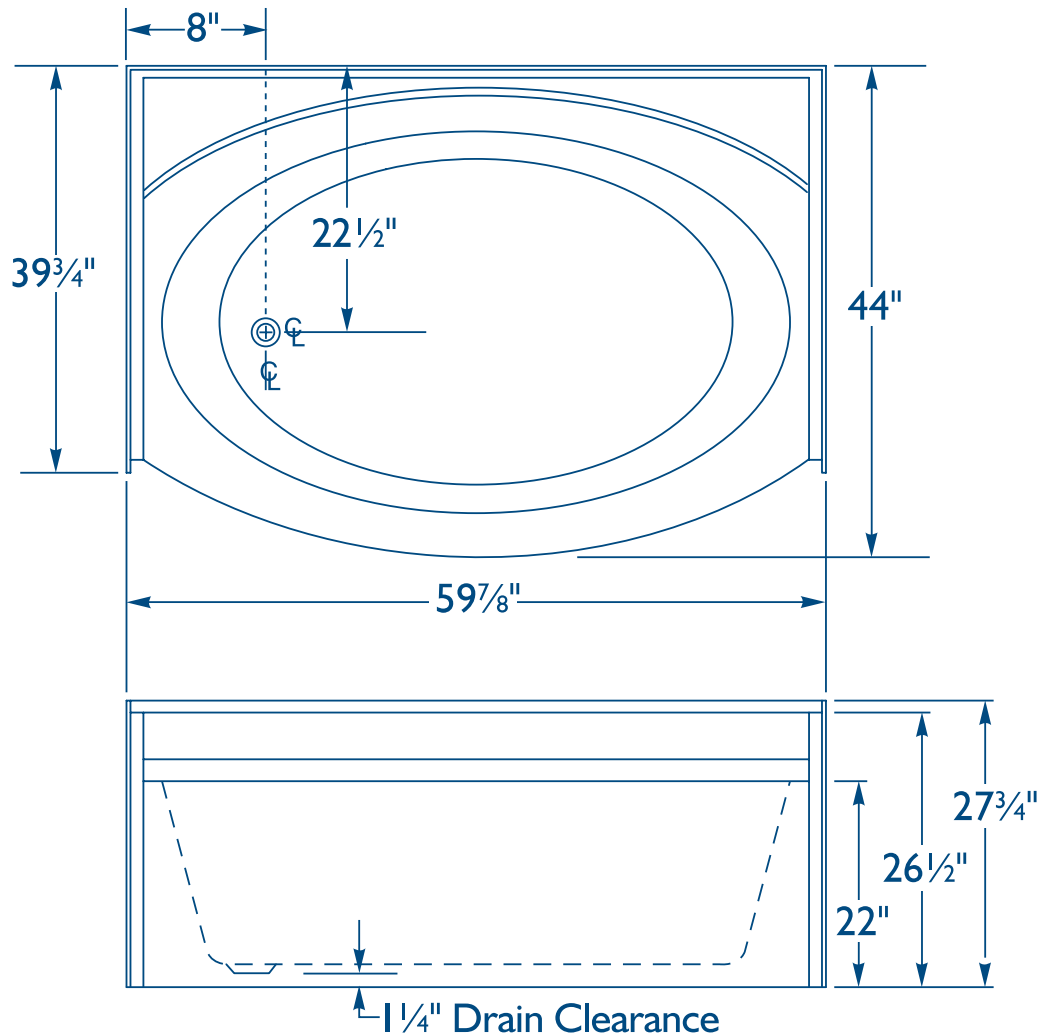

COLUMBIA

- 014-6002L Left Drain
- 014-6005R Right Drain

TUB

OVERALL DIMENSIONS

- Length 59-7/8"
- Width 44"
- Height 27-3/4"
- Apron Height 22"
- Weight 100 lbs.

KEY FEATURES

- One-Piece Construction
- Oval Shaped for Stylish Bathing Area
- Molded-in Soap Holder
- 5" Raised Wainscot Around Unit

- Faucets are not included
- All fixtures dimensions are nominal and may vary within +/- 1/4"
- All measurements shown are subject to change or cancellation.