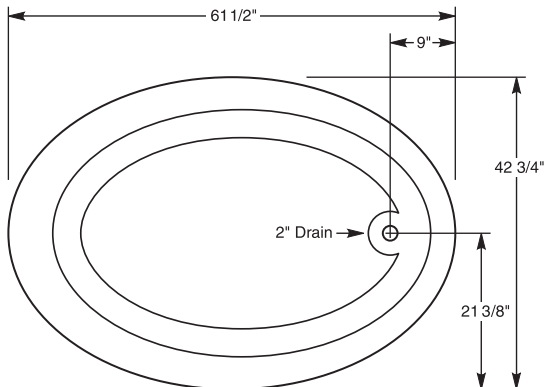

MODEL
014-2205 Drop In

GEL-COATED FIBERGLASS

- **LENGTH – 61-1/2"**
- **WIDTH – 42-3/4"**
- **HEIGHT – 21"**
- **APPROX. WEIGHT – 80 lbs.**

- **ONE PIECE CONSTRUCTION**
- **OVAL SHAPED BATHING AREA**
- **SELF LEVELING**

Faucets are not included. All fixture dimensions are nominal and may vary within the range of tolerances established by ANSI standards, Z124.2. All measurements shown are subject to change or cancellation.