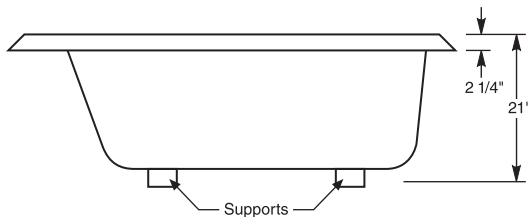

MODEL
014-2205 Drop In

GEL-COATED FIBERGLASS

- **LENGTH – 61-1/2"**
- **WIDTH – 42-3/4"**
- **HEIGHT – 21"**
- **APPROX. WEIGHT – 80 lbs.**

- **ONE PIECE CONSTRUCTION**
- **OVAL SHAPED BATHING AREA**
- **SELF LEVELING**