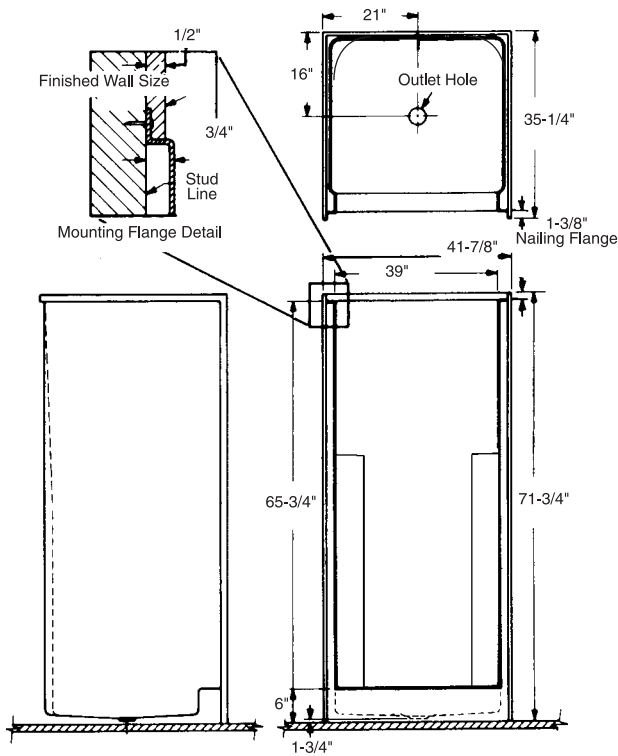

MODEL
034-4200
Center Outlet

GEL-COATED FIBERGLASS

- **LENGTH – 41-7/8"**
- **WIDTH – 35-1/4"**
- **HEIGHT – 71-3/4"**
- **APPROX. WEIGHT – 100 lbs.**

- **ONE PIECE CONSTRUCTION**
- **TWO MOLDED IN SOAP HOLDERS**
- **FAUCETS MAY BE INSTALLED AT EITHER END OF UNIT**

Faucets are not included. All fixture dimensions are nominal and may vary within the range of tolerances established by ANSI standards, Z124.2. All measurements shown are subject to change or cancellation.