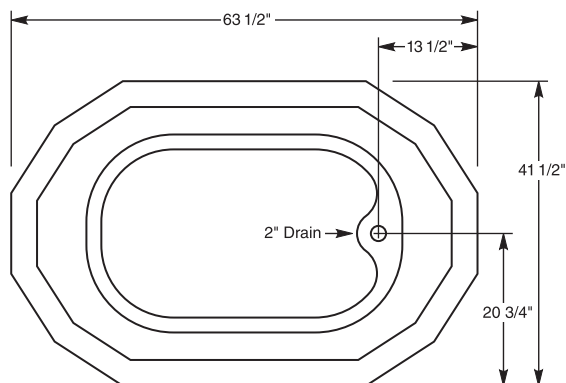

**MODEL**  
**014-2217 Drop In**

**GEL-COATED FIBERGLASS**

- **LENGTH – 63-1/2"**
- **WIDTH – 41-1/2"**
- **HEIGHT – 21"**
- **APPROX. WEIGHT – 85 lbs.**

- **ONE PIECE CONSTRUCTION**
- **ELEGANT BATHING AREA**
- **SELF LEVELING**

Faucets are not included. All fixture dimensions are nominal and may vary within the range of tolerances established by ANSI standards, Z124.2. All measurements shown are subject to change or cancellation.