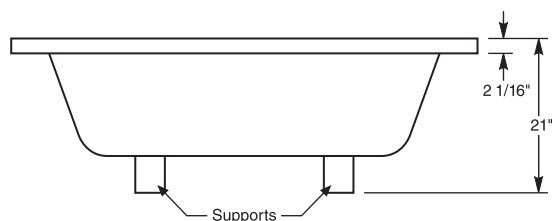

**MODEL**  
**014-2217 Drop In**

**GEL-COATED FIBERGLASS**

- **LENGTH – 63-1/2"**
- **WIDTH – 41-1/2"**
- **HEIGHT – 21"**
- **APPROX. WEIGHT – 85 lbs.**

- **ONE PIECE CONSTRUCTION**
- **ELEGANT BATHING AREA**
- **SELF LEVELING**